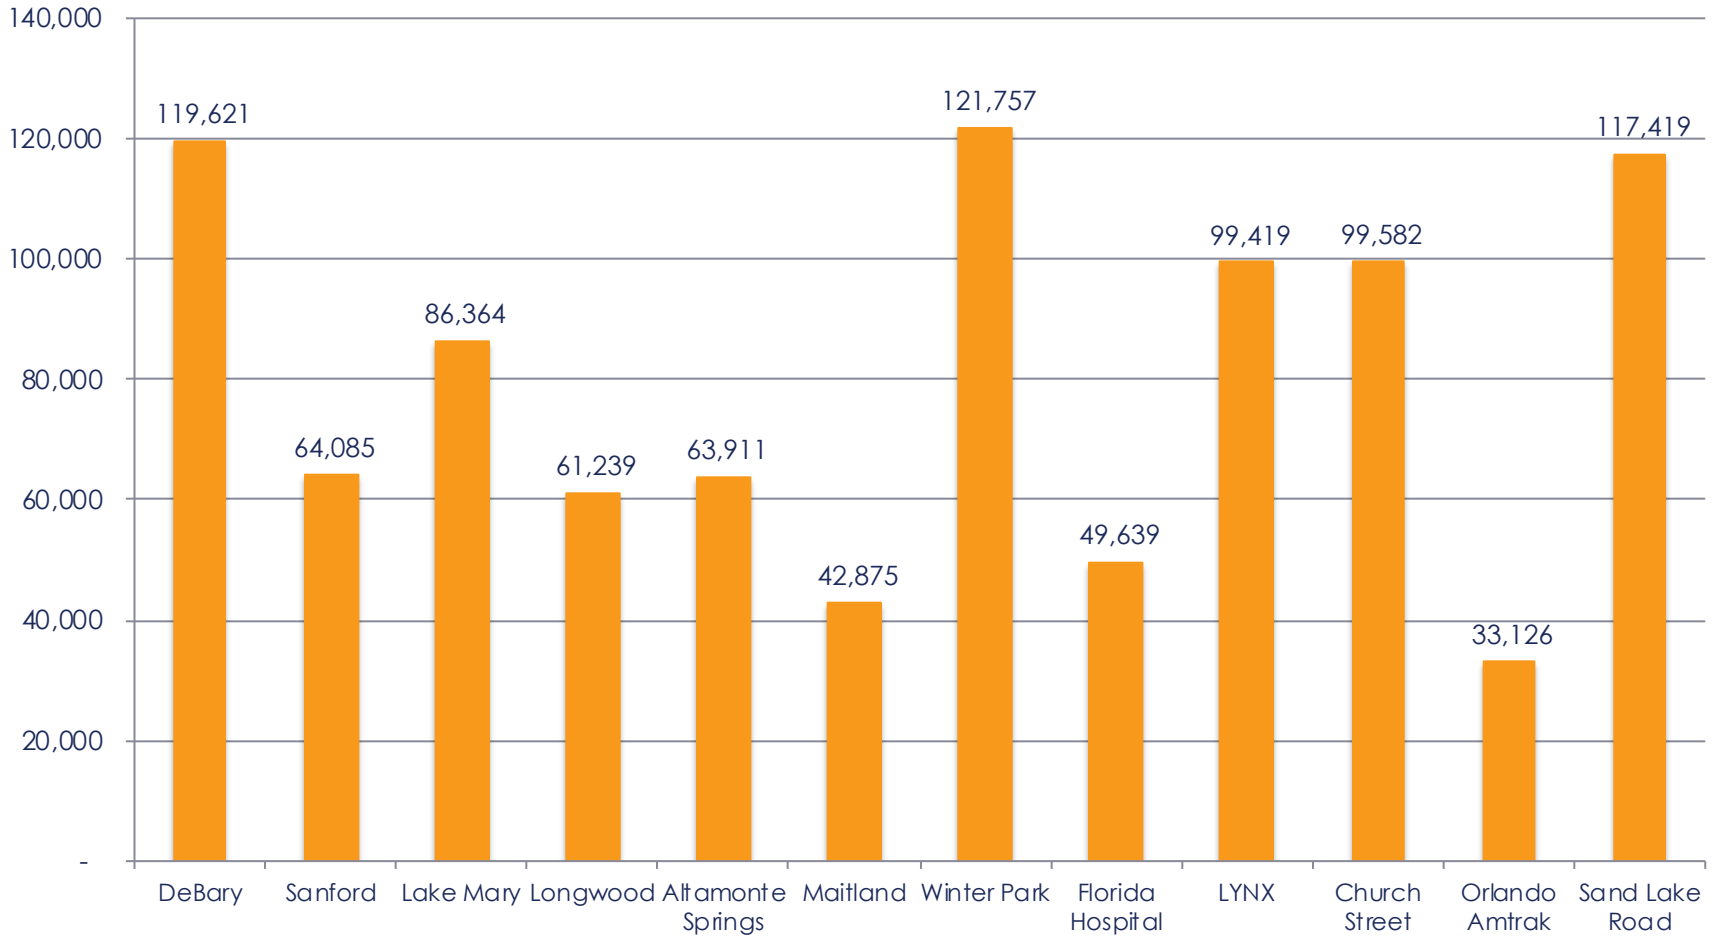

SUNRAIL ANNUAL RIDERSHIP BY STATION FY 2015

Note: Regular service days – 256
Special service days – 4