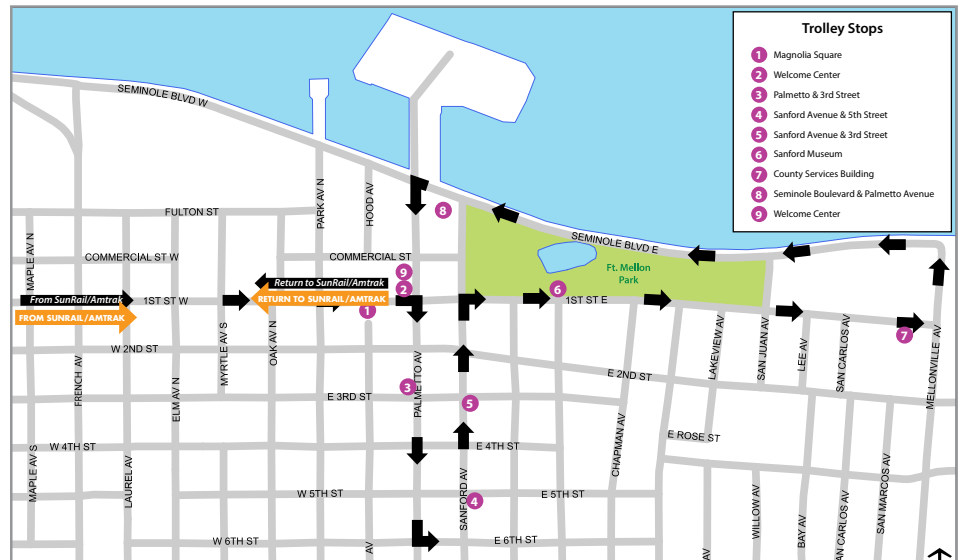

FREE TROLLEY

CONNECTS WITH SUNRAIL
MON - FRI • STARTING AT NOON

6/1/23

AS EASY AS 1. 2. 3.

1) Plan Your Trip.

Arrive at your SunRail departure station 15 min. early to purchase tickets.

Remember to Tap On at a ticket validator before you board and Tap Off when you arrive at your next station.

Visit SunRail.com for train schedule.

2) Ride to the Sanford Station.

3) Board the Sanford Trolley.

The Trolley will be awaiting your arrival. Ride the Trolley to any of the destinations listed in the schedule below.

SUNRAIL SCHEDULE	MONDAY - FRIDAY								FRIDAY ONLY (Extended Trolley Hours)	
SUNRAIL - SOUTHBOUND ARRIVAL	/	1:36	/	3:36	4:36	5:36	6:56	8:16	/	/
SUNRAIL - NORTHBOUND ARRIVAL	12:10	1:35	2:35	3:40	4:40	5:40	6:45	7:15	7:45	8:45

TROLLEY DESTINATIONS	TROLLEY ARRIVAL TIMES									
TROLLEY LEAVES STATION	12:15	1:45	2:45	3:45	4:45	5:45	/	7:15	8:00	8:50
MAGNOLIA SQUARE	12:25	1:55	2:55	3:55	4:55	5:55	/	7:25	8:10	8:50
INFORMATION CENTER	12:26	1:56	2:56	3:56	4:56	5:56	/	7:56	8:11	9:01
PALMETTO & 3RD ST.	12:27	1:57	2:57	3:57	4:57	5:57	/	7:27	8:12	9:02
GEORGETOWN SQUARE	12:37	2:07	3:07	4:07	5:07	6:07	/	7:37	8:22	9:12
SANFORD AVE & 5TH ST.	12:38	2:08	3:08	4:08	5:08	6:08	/	7:38	8:23	9:13
SANFORD AVE. & 3RD ST.	12:39	2:09	3:09	4:09	5:09	6:09	/	7:39	8:24	9:14
SANFORD MUSEUM	12:41	2:11	3:11	4:11	5:11	6:11	/	7:41	8:26	9:16
COUNTY SERVICES BLDG.	12:43	2:13	3:13	4:13	5:13	6:13	/	7:43	8:28	9:18
SEMINOLE BLVD. & PALMETTO	12:47	2:17	3:17	4:17	5:17	6:17	/	7:47	8:32	9:22
INFORMATION CENTER/ DEPARTURE TO SUNRAIL STATION	12:48	2:18	3:18	4:18	5:18	6:18	/	7:48	8:33	9:23